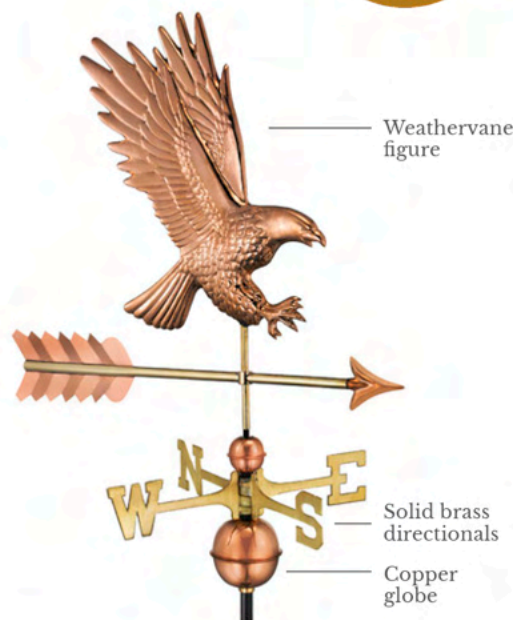

WEATHERVANES

THE PERFECT FINISHING TOUCH

Good Directions weathervanes:

- Copper and brass weathervanes are handcrafted using 22 gauge metal, made to withstand the elements and last a lifetime.
- Includes a weathervane figure, solid brass directionals, copper globes and assembly rod
- Our exclusive Single Point ContactSM design allows our weathervanes to spin easily in the wind
- Heirloom quality and brass and copper weathervanes have a Lifetime Warranty
- Easy-to-assemble and install with both video and print instructions
- A 401AL Roof Mount is recommended for Standard and Full Size weathervanes, sold separately. See page 29 for all mounting options.
- The pure shiny copper will age naturally over time. To preserve the shine, we recommend using Inctalac Lacquer Spray, page 33.