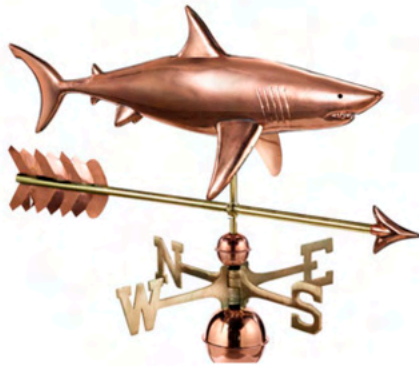

965PA

Shark with Arrow

Pure Copper | 33”L x 6”W x 14”H