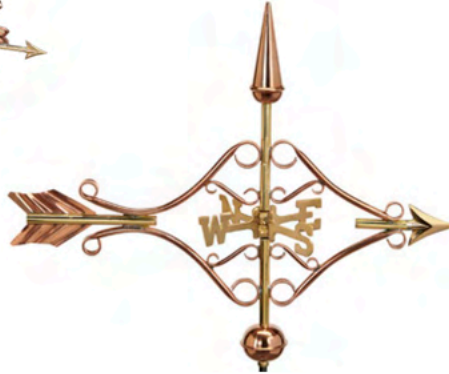

WEATHERVANES

THE PERFECT FINISHING TOUCH

Good Directions weathervanes:

- Copper and brass weathervanes are handcrafted using 22 gauge metal, made to withstand the elements and last a lifetime.
- Includes a weathervane figure, solid brass directionals, copper globes and assembly rod
- Our exclusive Single Point ContactSM design allows our weathervanes to spin easily in the wind
- Heirloom quality and brass and copper weathervanes have a Lifetime Warranty
- Easy-to-assemble and install with both video and print instructions
- A 401AL Roof Mount is recommended for Standard and Full Size weathervanes, sold separately. See page 29 for all mounting options.
- The pure shiny copper will age naturally over time. To preserve the shine, we recommend using Inctalac Lacquer Spray, page 33.

Labrador Retriever

Pure Copper | 21"L x 9"H

Includes roof mount

COTTAGE/SHED SIZE & GARDEN WEATHERVANES

809V1/809P

Rabbit

Blue Verde Copper/Pure Copper
21"L x 8"H

Includes roof mount or garden pole

8842P

Victorian Arrow

Pure Copper | 21"L x 6"W x 17"H
Includes roof mount

8807P

Hummingbird

Pure Copper
14.5"L x 8" wingspan x 15.5"H
Includes roof mount or garden pole

8803K

Sailboat

Black Aluminum | 21"L x 3"W x 10.5"H
Includes roof mount or garden pole

8803P

Sailboat

Pure Copper | 21"L x 3"W 10.5"H
Includes roof mount or garden pole

804PR

Landing Duck

Pure Copper | 12"L x 16" wingspan x 10"H
Includes roof mount