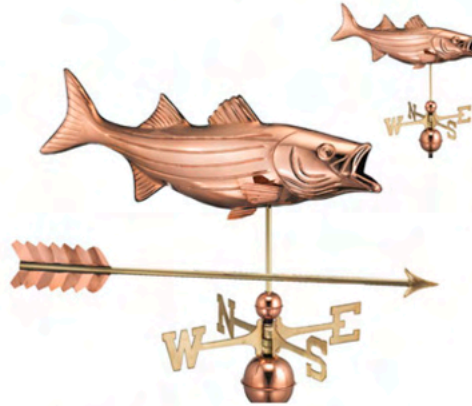

Pure Copper | 33"L x 2"W x 19"H

965PA

Shark with Arrow

Pure Copper | 33”L x 6”W x 14”H

9602PA/9602P

Bass with Arrow/
Bass without Arrow

Pure Copper | 36”L x 3”W x 15”H

9507V1/9507P