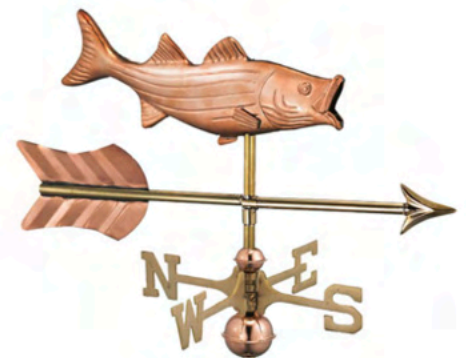

8849P
Witch

Pure Copper | 16"L x 3"W x 14"H
Includes roof mount or garden pole

801P
Horse

Pure Copper | 21"L x 2"W x 10"H
Includes roof mount

801K
Horse

Black Aluminum
21"L x 2"W x 10"H
Includes roof mount

8812PA
Biplane with Arrow

Pure Copper | 21"L x 13" wingspan x 5"H
Includes roof mount or garden pole

815PS
Eagle

Pure Copper
21"L x 11" wingspan x 18.5"H/
Includes roof mount

8815P
Eagle

Pure Copper | 21"L x 16" wingspan x 19"H
Includes roof mount

8847PA
Bass with Arrow

Pure Copper | 21"L x 9.5"H
Includes roof mount

COTTAGE/SHED SIZE & GARDEN WEATHERVANES

8805P

Blue Heron

Pure Copper

17.5"L x 17" wingspan x 12"H

Includes roof mount or garden pole