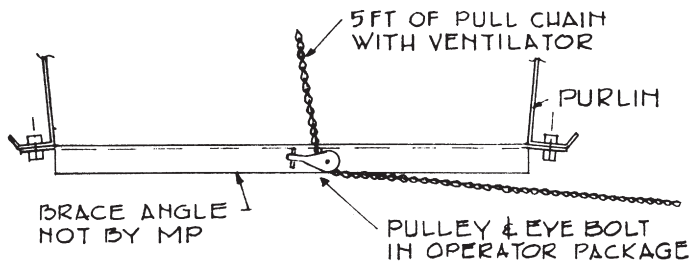

INSTALLATION DETAILS

▶ ROUND GRAVITY VENT

SECTION ALONG RIDGE

DETAIL D

DETAIL A

DETAIL B

DETAIL C

PULL
SIDE WALL END WALL

WALL OPERATOR PACKAGE

- 40' Cable
- 2 Pulleys
- 1 Cable Catch
- 2 Cable Clamps