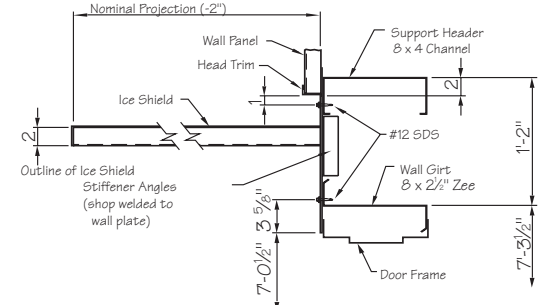

Typical Ice Shield Wall Framing (Single Door)

**Section - A
Single door w/o Subframe**

Typical Ice Shield Wall Framing (Single Door w/Subframe)

**Section - A
Single door w/Subframe**

Framing Note:

Framing shown is based on industry standards for typical walk door framing on metal buildings. Actual door and wall conditions may vary.