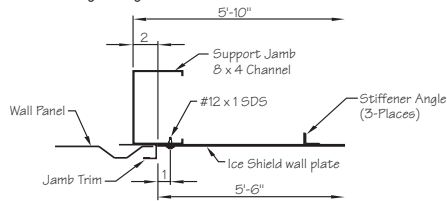

Typical Ice Shield Wall Framing (Single Door)

**Section - A
Single door w/o Subframe**

Typical Ice Shield Wall Framing (Single Door w/Subframe)

**Section - A
Single door w/Subframe**

Framing Note:

Framing shown is based on industry standards for typical walk door framing on metal buildings. Actual door and wall conditions may vary.