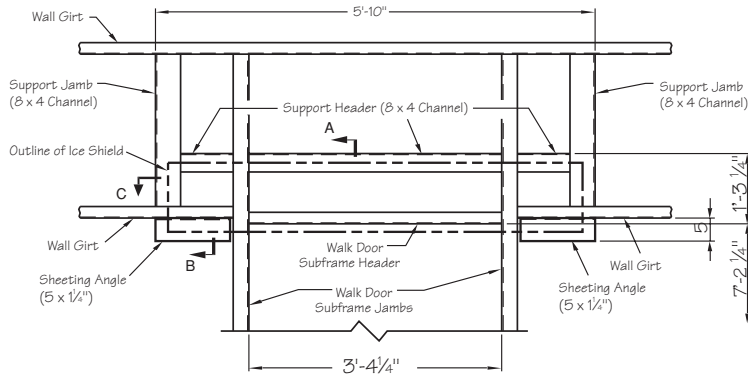

Typical Ice Shield Wall Framing (Single Door)

**Section - A
Single door w/o Subframe**

Typical Ice Shield Wall Framing (Single Door w/Subframe)

**Section - A
Single door w/Subframe**

Framing Note:

Framing shown is based on industry standards for typical walk door framing on metal buildings. Actual door and wall conditions may vary.

**Section - C
Single door**

Section - B

 <p>METALLIC PRODUCTS 7777 Hollister Rd Houston, TX 77040 (713) 856-9696 • 1-800-356-7746 E-mail: info@mpvent.com</p>	DATE: 8/24/01
	TITLE: SINGLE DOOR FRAMING INST.
	PART: ICE SHIELD