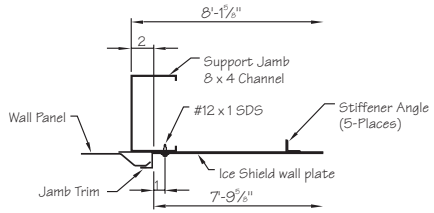

Typical Ice Shield Wall Framing (Double Door)

**Section - A
Double door w/o Subframe**

Typical Ice Shield Wall Framing (Double Door w/Subframe)

**Section - A
Double door w/Subframe**

Framing Note:

Framing shown is based on industry standards for typical walk door framing on metal buildings. Actual door and wall conditions may vary.