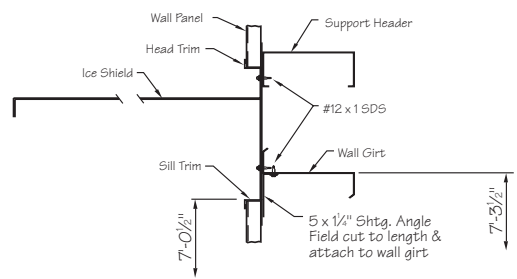

Typical Ice Shield Wall Framing (Double Door)

**Section - A
Double door w/o Subframe**

Typical Ice Shield Wall Framing (Double Door w/Subframe)

**Section - A
Double door w/Subframe**

Framing Note:

Framing shown is based on industry standards for typical walk door framing on metal buildings. Actual door and wall conditions may vary.

**Section - C
Double door**

Section - B

<p>METALLIC PRODUCTS</p>	7777 Hollister Rd Houston, TX 77040 (713) 856-9696 • 1-800-356-7746 E-mail: info@mpvent.com	DATE: 8/24/01
		TITLE: DOUBLE DOOR FRAMING INST.
		PART: ICE SHIELD