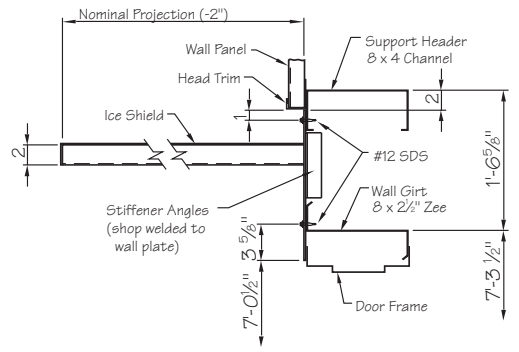

Typical Ice Shield Wall Framing (Double Door)

**Section - A
Double door w/o Subframe**

Typical Ice Shield Wall Framing (Double Door w/Subframe)

**Section - A
Double door w/Subframe**

Framing Note:

Framing shown is based on industry standards for typical walk door framing on metal buildings. Actual door and wall conditions may vary.

**Section - C
Double door**

Section - B

<p>METALLIC PRODUCTS</p>	7777 Hollister Rd Houston, TX 77040 (713) 856-9696 • 1-800-356-7746 E-mail: info@mpvent.com	DATE: 8/24/01
		TITLE: DOUBLE DOOR FRAMING INST.
		PART: ICE SHIELD