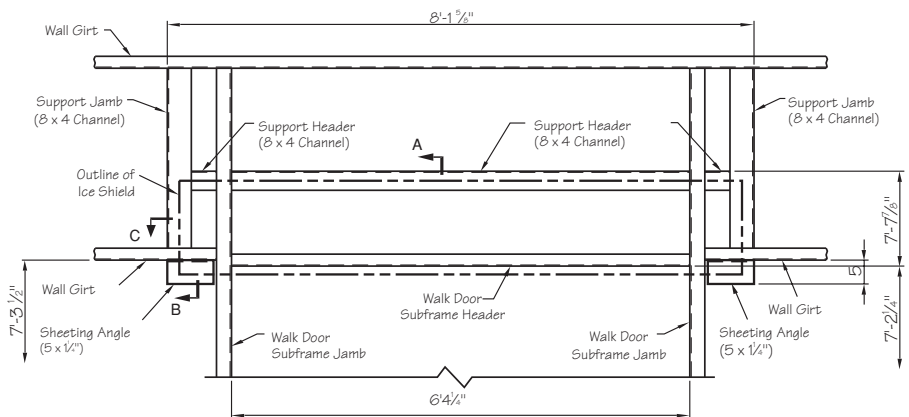

Typical Ice Shield Wall Framing (Double Door)

**Section - A
Double door w/o Subframe**

Typical Ice Shield Wall Framing (Double Door w/Subframe)

**Section - A
Double door w/Subframe**

Framing Note:

Framing shown is based on industry standards for typical walk door framing on metal buildings. Actual door and wall conditions may vary.

**Section - C
Double door**

Section - B

<p>METALLIC PRODUCTS</p>	7777 Hollister Rd Houston, TX 77040 (713) 856-9696 • 1-800-356-7746 E-mail: info@mpvent.com	DATE: 8/24/01
		TITLE: DOUBLE DOOR FRAMING INST.
		PART: ICE SHIELD