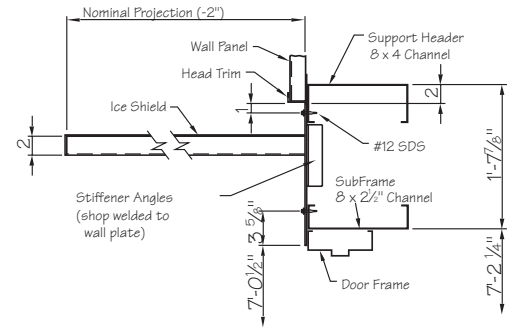

Typical Ice Shield Wall Framing (Double Door)

**Section - A
Double door w/o Subframe**

Typical Ice Shield Wall Framing (Double Door w/Subframe)

**Section - A
Double door w/Subframe**

Framing Note:

Framing shown is based on industry standards for typical walk door framing on metal buildings. Actual door and wall conditions may vary.

**Section - C
Double door**

Section - B

<p>METALLIC PRODUCTS</p>	7777 Hollister Rd Houston, TX 77040 (713) 856-9696 • 1-800-356-7746 E-mail: info@mpvent.com	DATE: 8/24/01
		TITLE: DOUBLE DOOR FRAMING INST.
		PART: ICE SHIELD